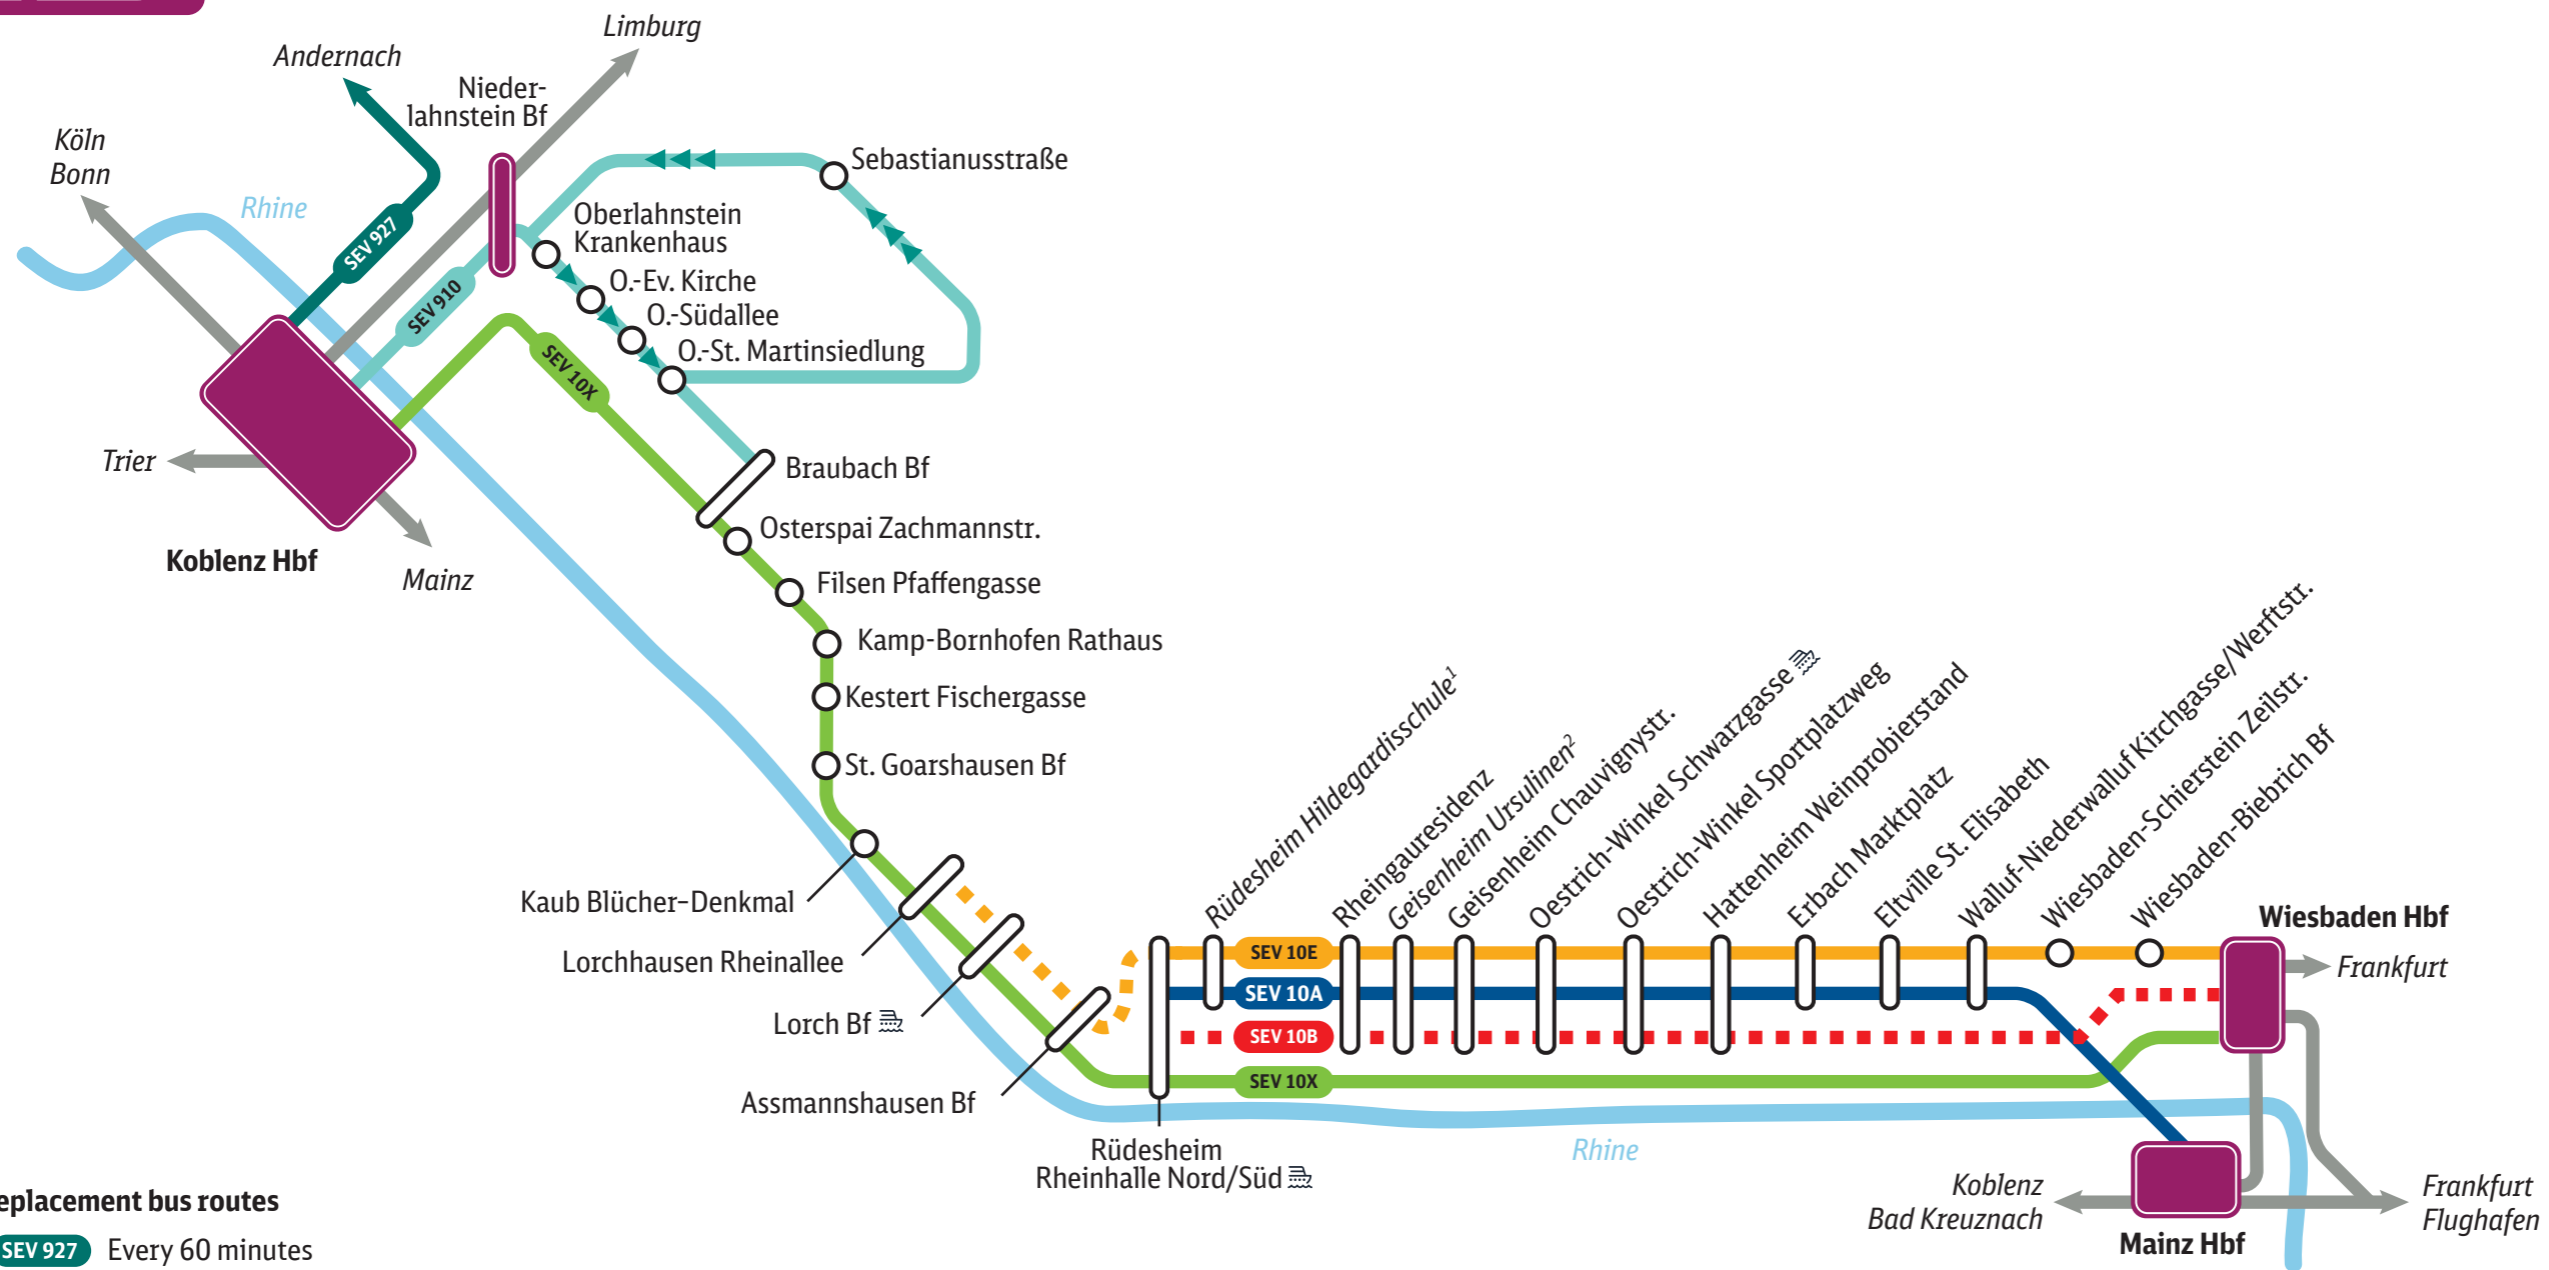

Corridor renovation Troisdorf ◀▶ Wiesbaden

Replacement bus services

10 July – 12 December 2026

Rail replacement bus routes

- SEV 927** Every 60 minutes
- SEV 910** Every 30 minutes, additional reinforcement for school transport
- SEV 10A** Every 30 minutes
- SEV 10B** Every 30 minutes, in the direction of Frankfurt between 6 and 10 a.m. and in the direction of Rüdeshcim between 12.30 and 8.30 p.m.
- SEV 10E** Every 30 minutes, additional reinforcement for school transport
- SEV 10X** Every 30 minutes

possible change

possible connection ◀▶ trains replacement bus services

See travel information channels for journey times for the individual routes.
Map is stylised and not to scale.

Transfer option to the ferry

¹ The "Rüdeshcim Hildegardisschule" stop is only served by school transport.

² The "Ursulinen" stop is served Mon-Fri between 7am and 8am and between 1pm and 2pm.