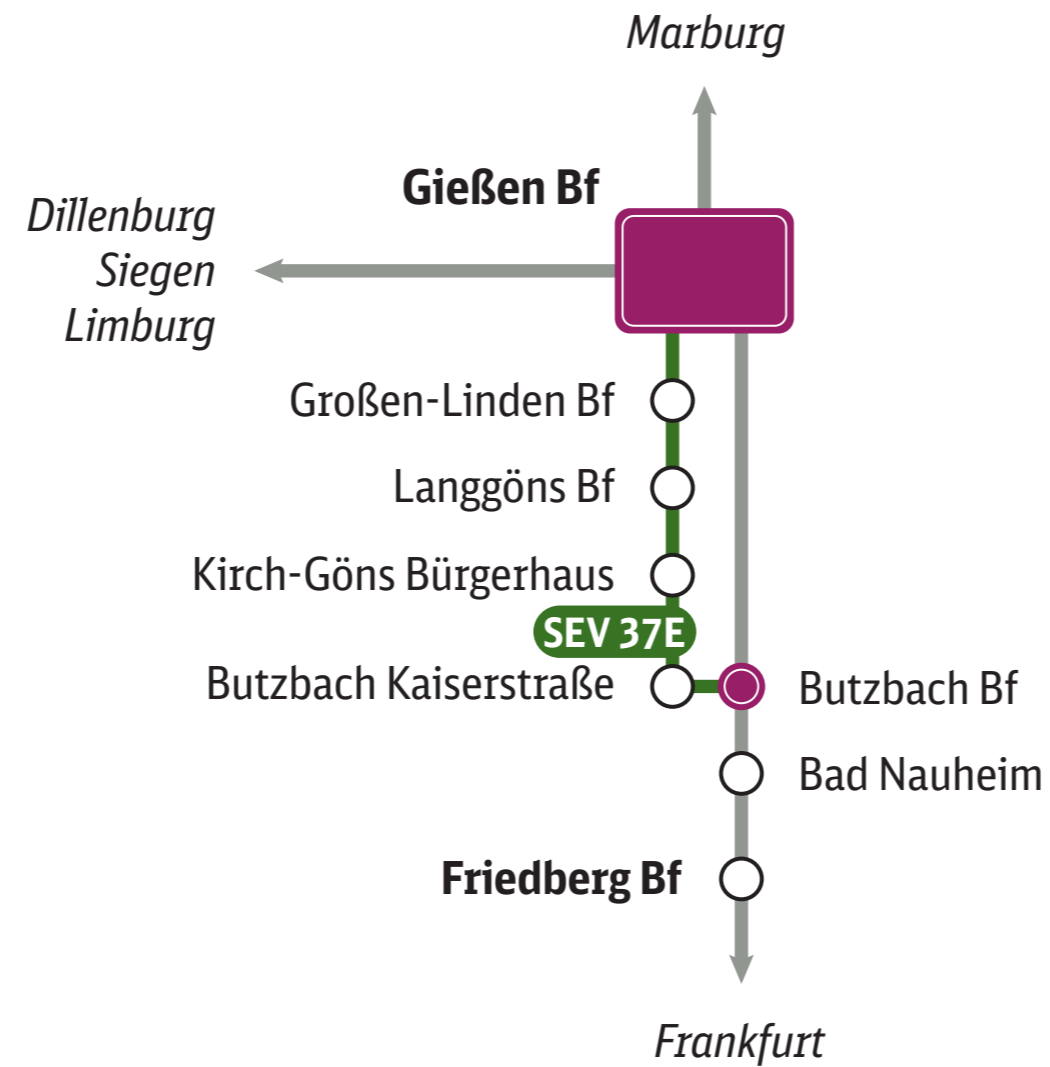

## Corridor renovation Troisdorf ◀► Wiesbaden

### Replacement bus services

10 July – 12 December 2026

#### Rail replacement bus routes

 **SEV 37E** Runs every two hours **between 10 am and 4 pm** and **6 pm and 9 pm**

 possible change

 possible connection ◀► trains replacement bus services

See travel information channels for journey times for the individual routes.  
Map is stylised and not to scale.